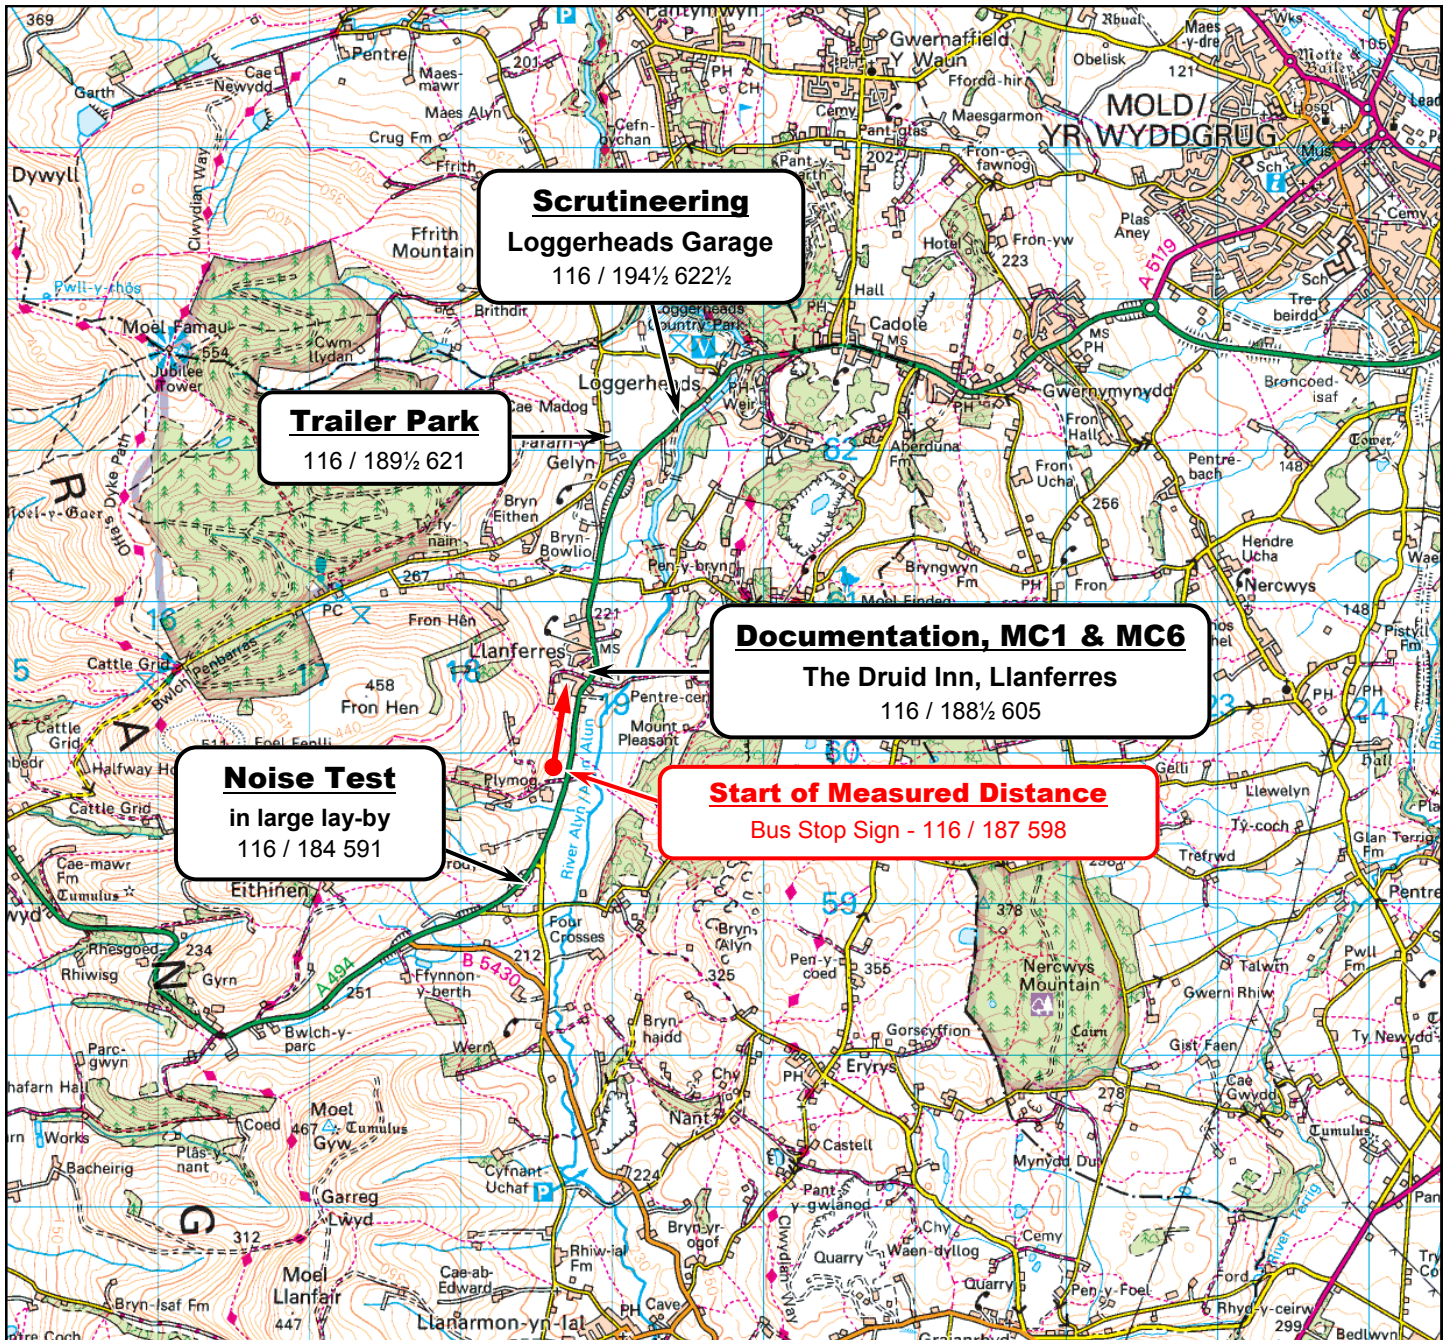

Vale of Clwyd Classic

The programme of the meeting will be:

- **Noise Test** from 17:00 to 20:00 on Friday 1st September in large lay-by, (116 / 184 591)
- **Scrutineering** from 17:15 to 20:15 on Friday 1st September at Loggerheads Garage, (116 / 198 1/2 626)
- **Signing-on** from 17:30 to 20:30 at the Druid Inn, Llanferres. (116 / 188 1/2 605).

Any competitor not signed on by 21:00 may be excluded and replaced by a reserve.

Car 1 starts at 08:16 on Saturday 2nd September from the Druid Inn, Llanferres and remaining competitors at 1 minute intervals thereafter. The finish is from 16:30 at the Druid Inn, Llanferres.

Please, If possible, set trip after noise using **measured distance (details in Final Instructions) so that you approach scrutineering from the North East (i.e. Mold side) and turn right into garage as directed.**