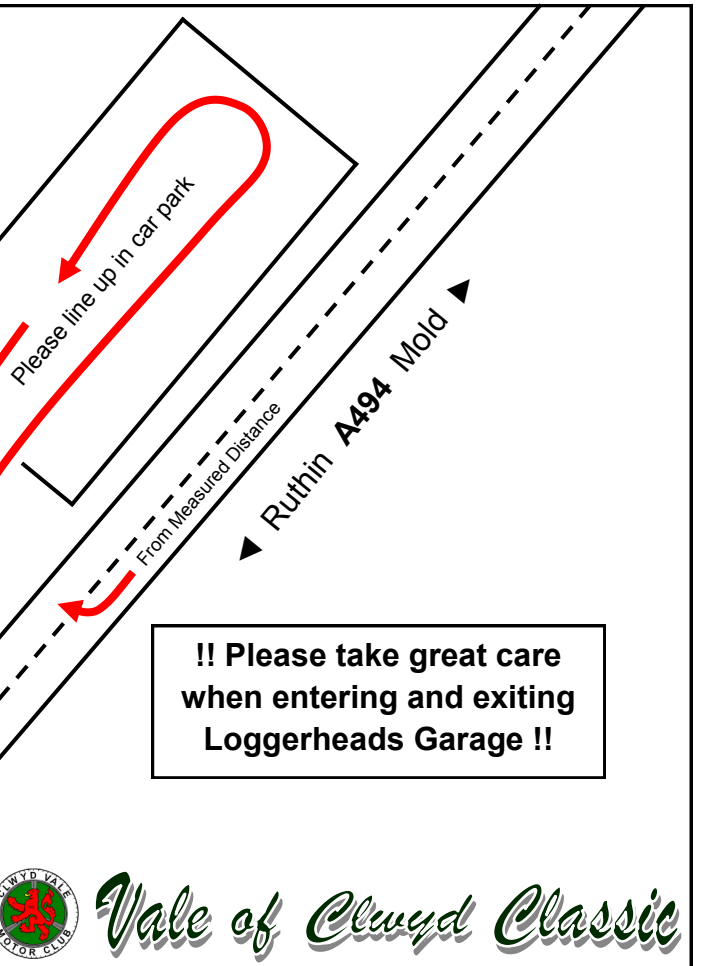

Noise Test in large lay-by

OS Map Ref. 116 / 184 591

!! Please take great care when exiting lay-by, it is a very busy main road !!

Vale of Clwyd Classic

Scrutineering: Loggerheads Garage

OS Map Ref. 116 / 194½ 622½

Scrutineering ▶

Fuel

To Signing-on at The Druid Inn

Vale of Clwyd Classic

!! Please take great care when entering and exiting Loggerheads Garage !!

The Druid Inn, Llanferres

OS Map Ref. 116 / 188½ 605

Vale of Clwyd Classic