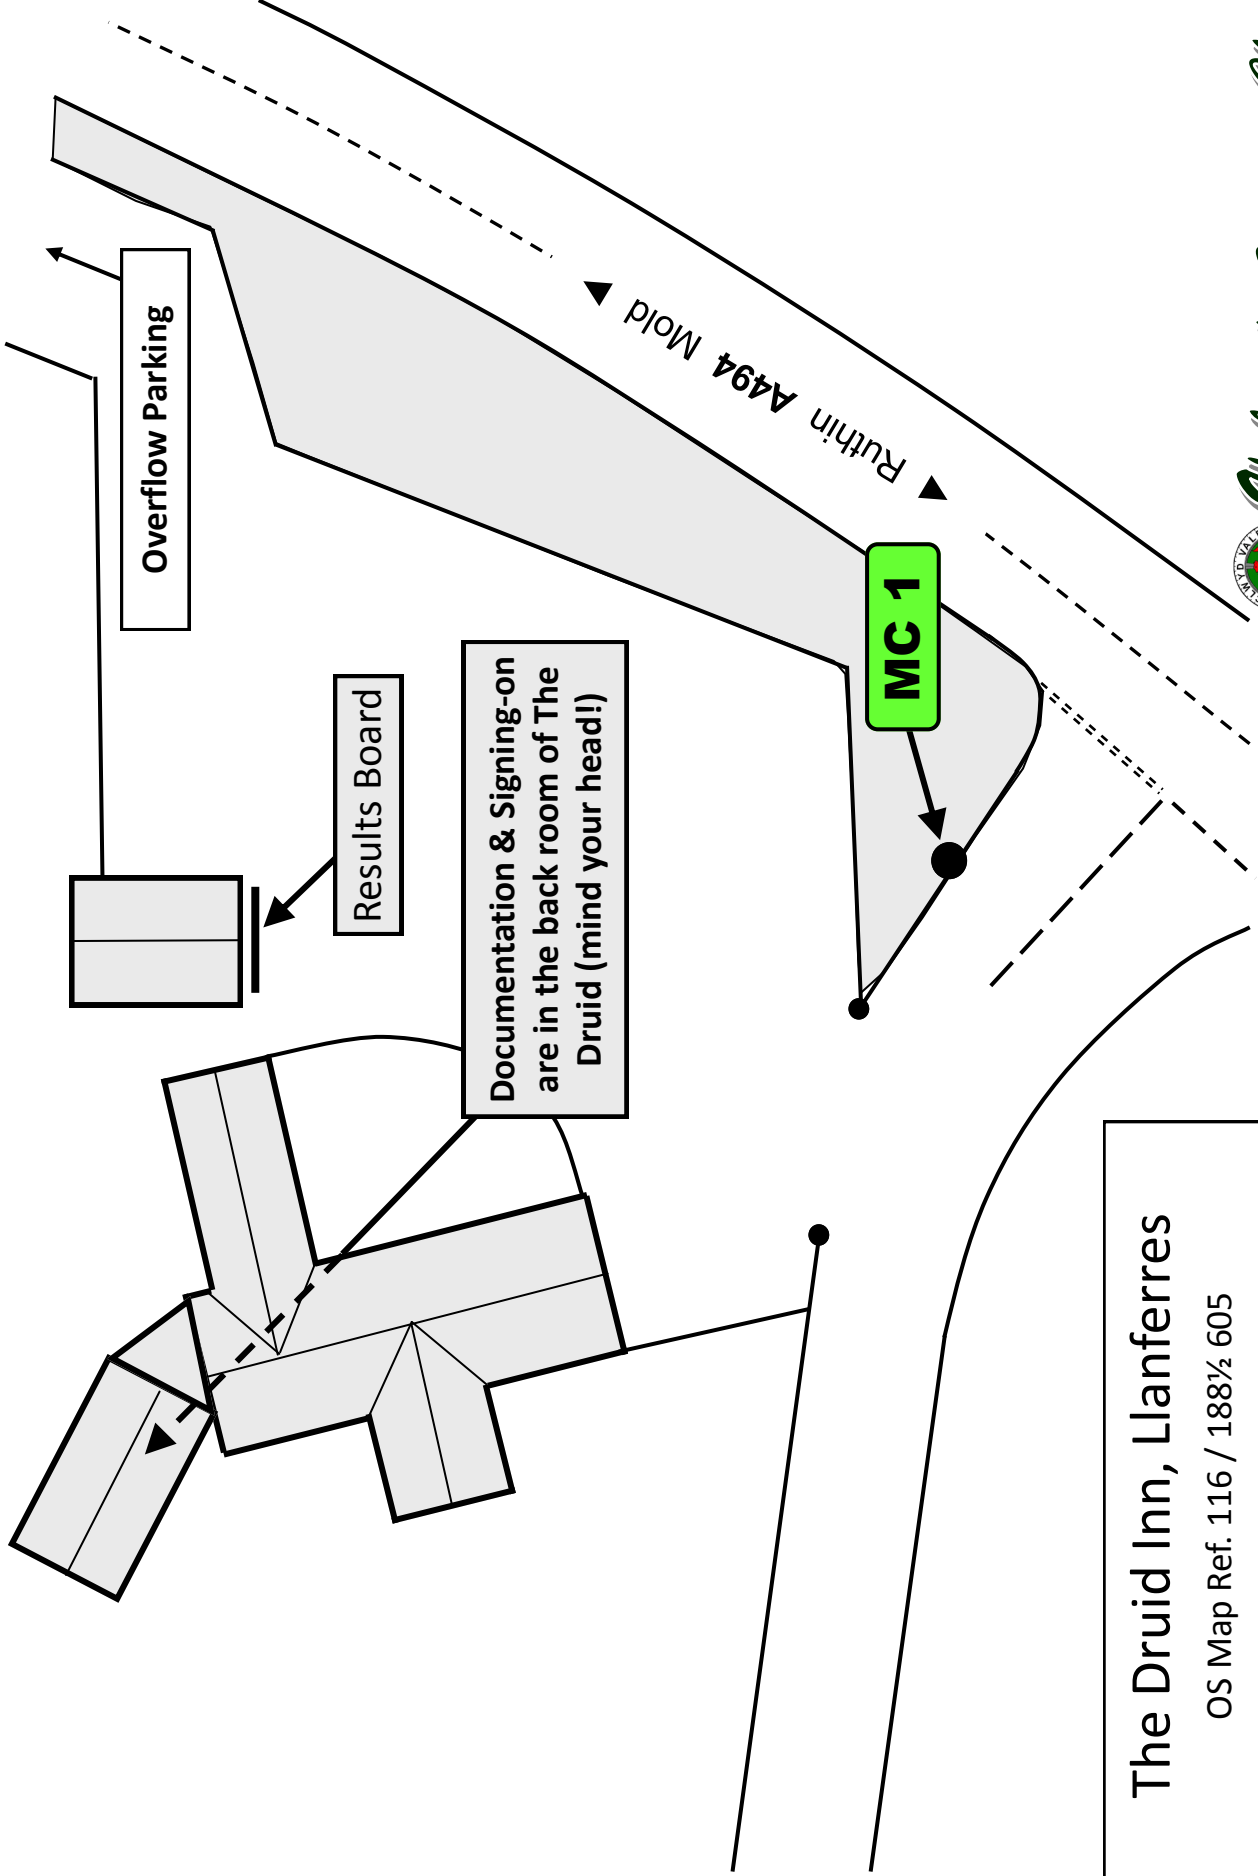

Noise Test in large lay-by

OS Map Ref. 116 / 184 591

!! Please take great care when exiting lay-by, it is a very busy main road !!

Vale of Clwyd Classic

Scrutineering: Loggerheads Garage

OS Map Ref. 116 / 194½ 622½

Scrutineering ▶

Fuel

To Signing-on at The Druid Inn

Vale of Clwyd Classic

!! Please take great care when entering and exiting Loggerheads Garage !!

The Druid Inn, Llanferres

OS Map Ref. 116 / 188½ 605

Vale of Clwyd Classic