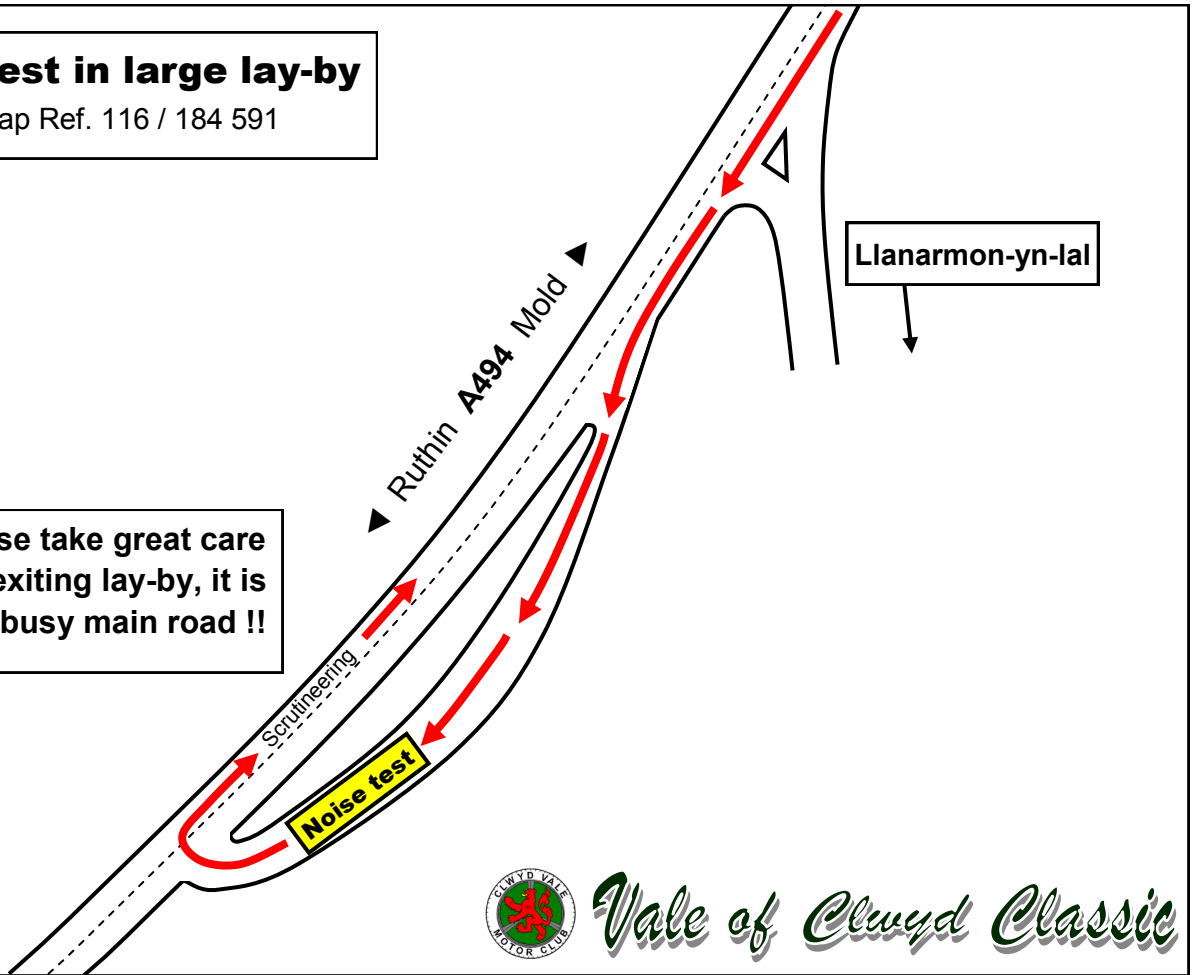

Noise Test in large lay-by

OS Map Ref. 116 / 184 591

!! Please take great care when exiting lay-by, it is a very busy main road !!

Vale of Clwyd Classic

Scrutineering: Loggerheads Garage

OS Map Ref. 116 / 194½ 622½

Scrutineering ▶

Fuel

To Signing-on at The Druid Inn

Vale of Clwyd Classic

!! Please take great care when entering and exiting Loggerheads Garage !!

The Druid Inn, Llanferres

OS Map Ref. 116 / 188½ 605

Vale of Clwyd Classic